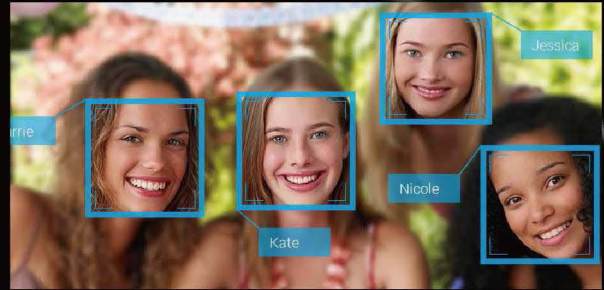

BioCam 300

Embedded Face Recognition IP Camera

Description

Biocam300 is an embedded facial recognition high definition IP camera, with 4pcs of array IR LEDs, it can realize day & night real-time monitoring. Adopts ZK embedded high integrated facial recognition module and relatively long distance face recognition algorithm, it can support 1.5m to 2.5m range facial recognition suitable for different users' heights. BioCam300, with remote control, has a high definition full color display screen to show face registering information, face recognition result and real-time monitoring video. The operation is very simple and the interface is user friendly.

Key Features

High resolution

Biocam300 support 1 megapixel resolution, suitable for all kinds of environments under all light conditions.

7 inch HD LCD for information display

With high definition LCD to show face registering information, face recognition result and real-time monitoring video, it will bring nice experience for users.

Remote control for easy operation

All the functional operations are performed via the remote-control including face registering and recognition. It has excellence user experience.

Latest long distance facial recognition algorithm

Adopts newest version of ZK long distance face recognition algorithm, Biocam300 can support 2.5m to 4m range facial recognition suitable for different users' heights

Time & attendance function is supported