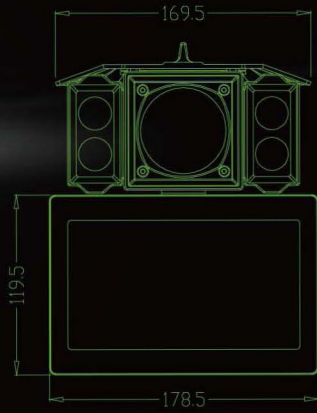

Product Dimension