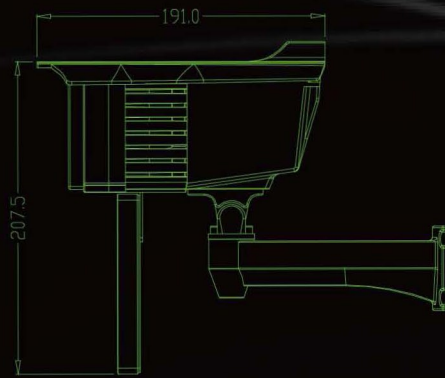

Product Dimension