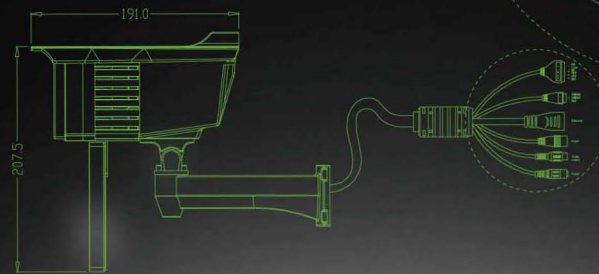

Product Dimension