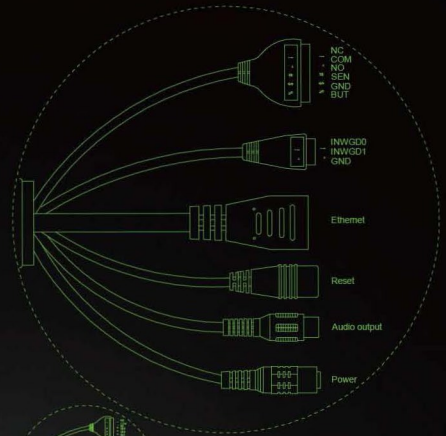

Product Dimension